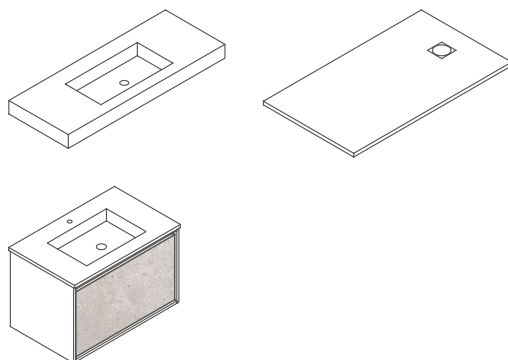

PLATOS DE DUCHA

Platos de ducha resina

discover **STRUKER**
concept

slabker

STRUKER /bath

STRUKER /porcelánico